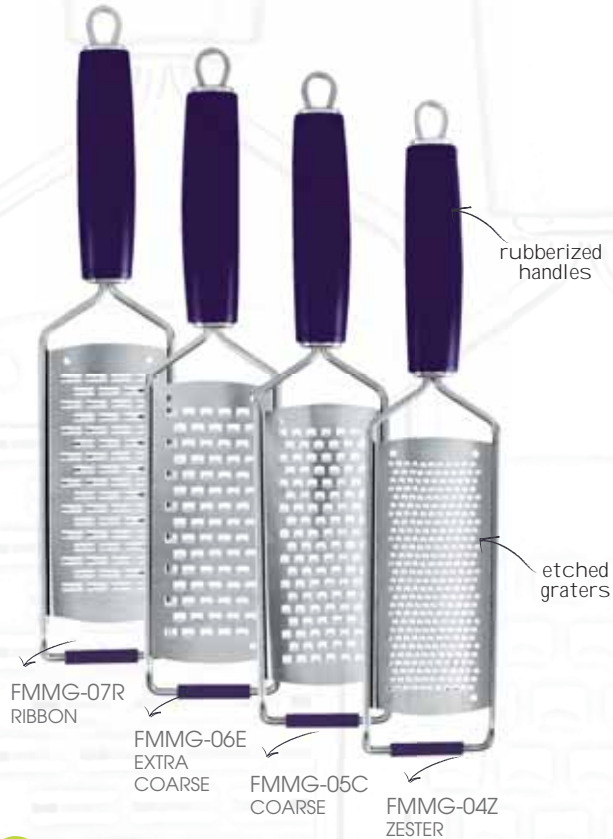

STAINLESS STEEL GRATERS